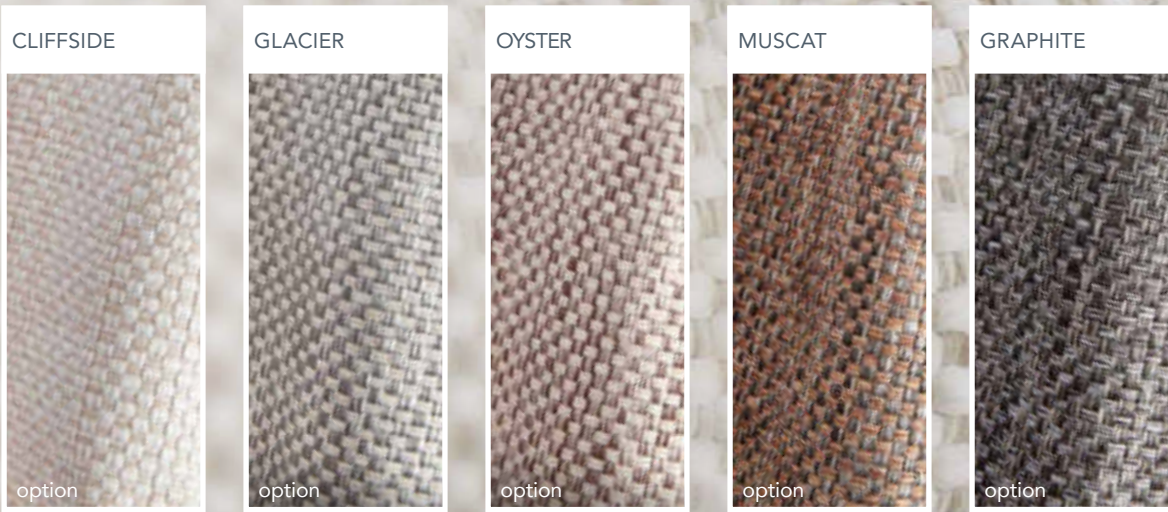

BALI

CUSHION DESIGN UPGRADE BALI (TOP AND BOTTOM FACE) + CASABLANCA (SIDE FACES)

INTERIOR – UPHOLSTERY

CAPETOWN

CUSHION DESIGN UPGRADE CAPETOWN (TOP AND BOTTOM FACE) + BALI (SIDE FACES)

INTERIOR – UPHOLSTERY

LIMA

CUSHION DESIGN UPGRADE LIMA (TOP AND BOTTOM FACE) + CAPETOWN (SIDE FACES)

INTERIOR – UPHOLSTERY

LONG ISLAND LEATHER

CUSHION DESIGN UPGRADE LONG ISLAND LEATHER (TOP AND BOTTOM FACE) + LIMA (SIDE FACES)