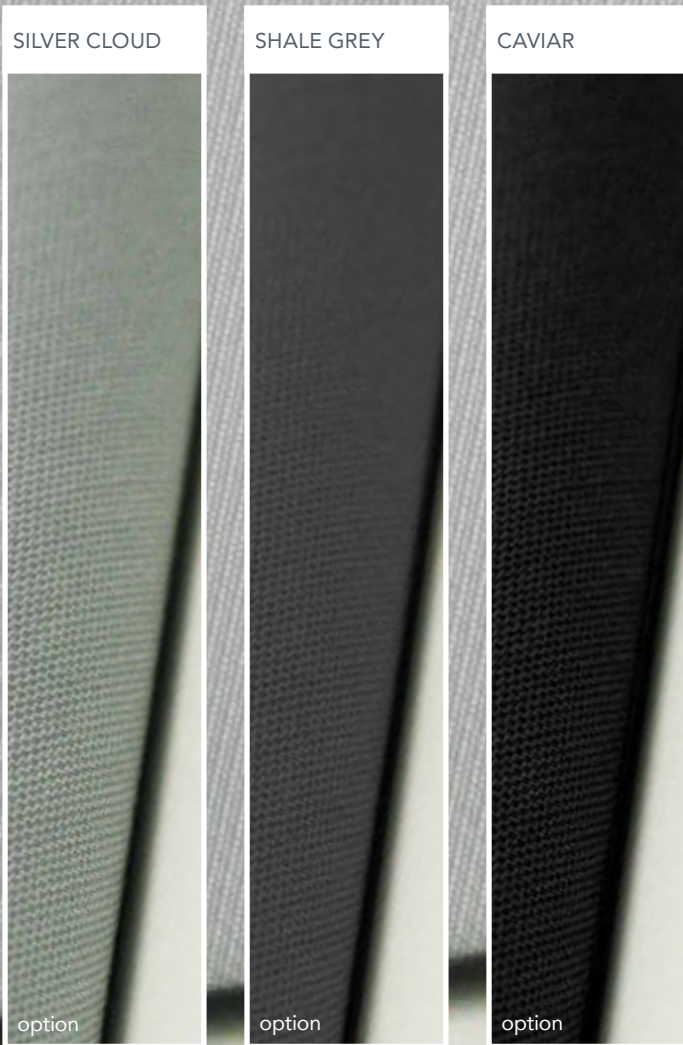

COVERS, CANOPIES & BIMINI