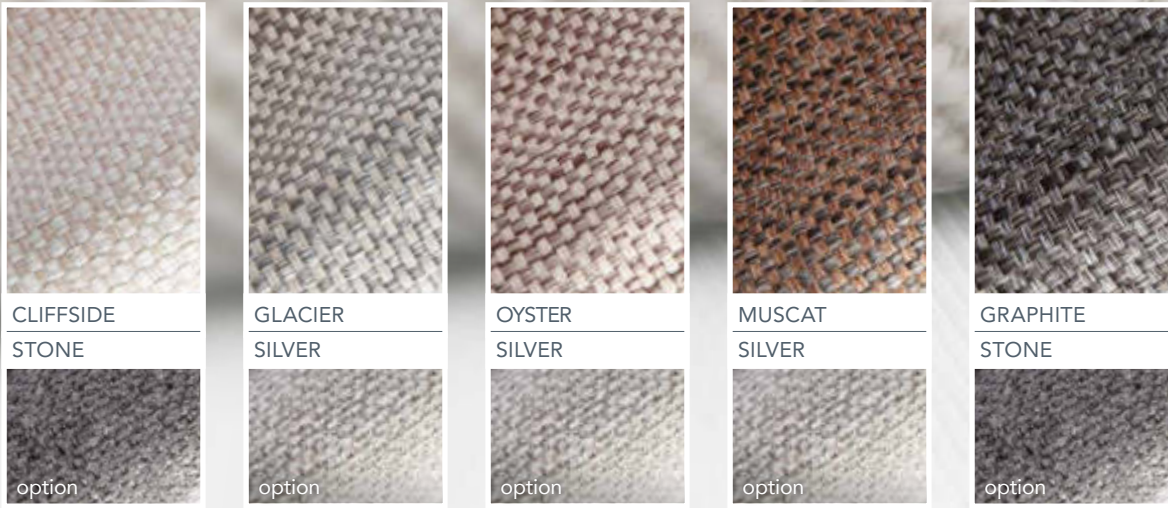

option

CAMEL BEIGE

option

STORM GRAY METALLIC

option

GRAPHITE

option

The hull and the waterline can be painted in almost EVERY COLOUR according to the Alexseal Yacht Coatings Selection.

BALI

CUSHION DESIGN UPGRADE BALI (TOP AND BOTTOM FACE) + CASABLANCA (SIDE FACES)

INTERIOR – UPHOLSTERY

CAPETOWN

CUSHION DESIGN UPGRADE CAPETOWN (TOP AND BOTTOM FACE) + BALI (SIDE FACES)

INTERIOR – UPHOLSTERY